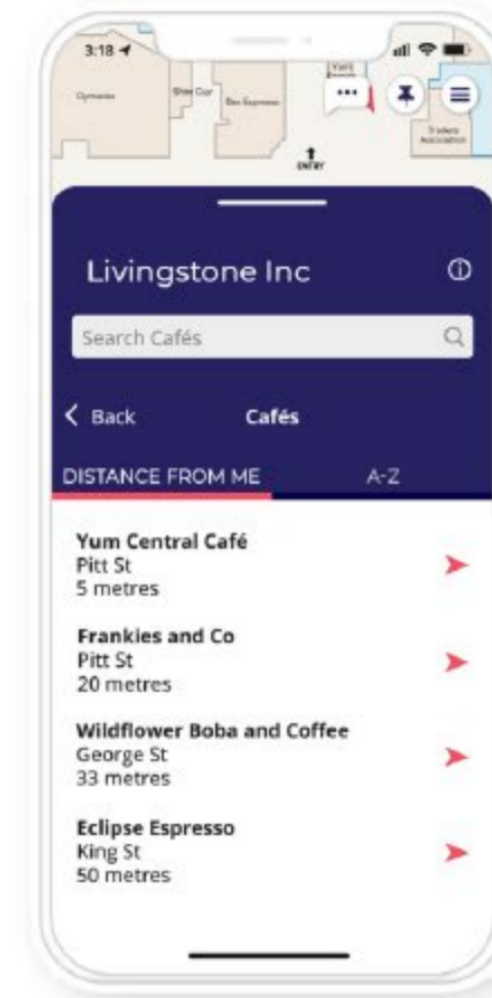

### EMERGENCY EVACUATIONS

In emergencies, BindiMaps guides you to the nearest emergency exit, then on to the designated emergency evacuation point.

### DROP A PIN

Drop a pin and save your favourite locations like meeting rooms, stores, entrances, and where you parked your car!

# HOW BINDIMAPS WORKS

Download BindiMaps free indoor navigation app and use any time after 1 June 2023.

Open the BindiMaps app. Our technology will find you. Then choose maps, voice or text to guide you around the Courts building quickly and easily.