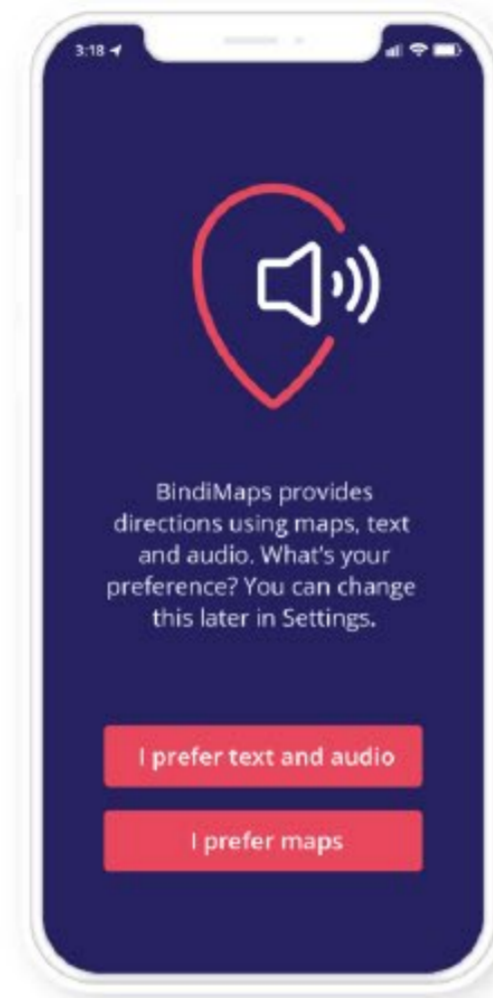

HOW BINDIMAPS WORKS

Download BindiMaps free indoor navigation app and use any time after 1 June 2023.

Open the BindiMaps app. Our technology will find you. Then choose maps, voice or text to guide you around the Courts building quickly and easily.

Choose your preference